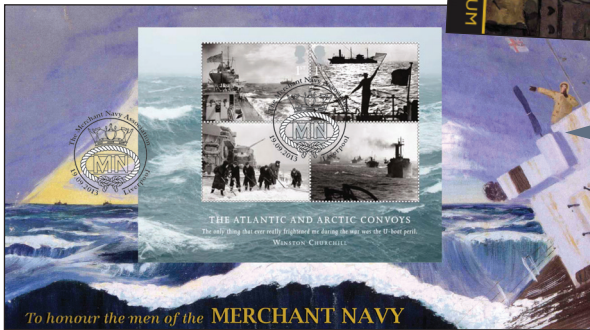

# The Merchant Navy

**BC469B £13.95**

This cover features an original painting by renowned rail and maritime artist, John Wigston. The painting is of the great Cunarder, Queen Elizabeth and the cover features all 6 Merchant Navy stamps and our special Liverpool postmark dated on the first day of issue.

**BC469AB £13.95**

To honour the Russian Arctic and Convoy Museum which has been represented in the miniature sheet. The stamps have been taken from the miniature sheet to create an unusual and striking FDC.